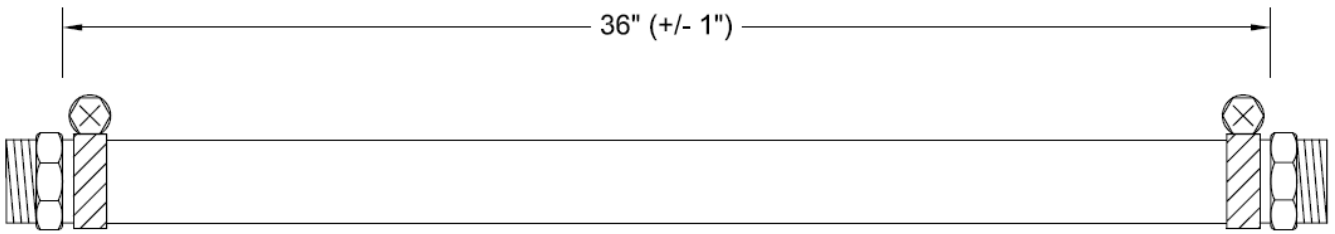

Condensate Hose

Tube: 3/4" ID x 1/8" wall clear PVC
Fittings: White Nylon 3/4" NPT
Clamps: Stainless Steel Worm Gear

Tube: 3/4" ID x 1/8" wall clear PVC
Fittings: White Nylon 3/4" NPT
Clamps: Stainless Steel Worm Gear

Tube: 3/4" ID x 1/8" wall clear PVC
Fittings: White Nylon 3/4" NPT
Clamps: Stainless Steel Worm Gear
Pan: 3/4" PVC Socket
Drain "T": 3/4" Hose
Outlet: 3/4" MNPT