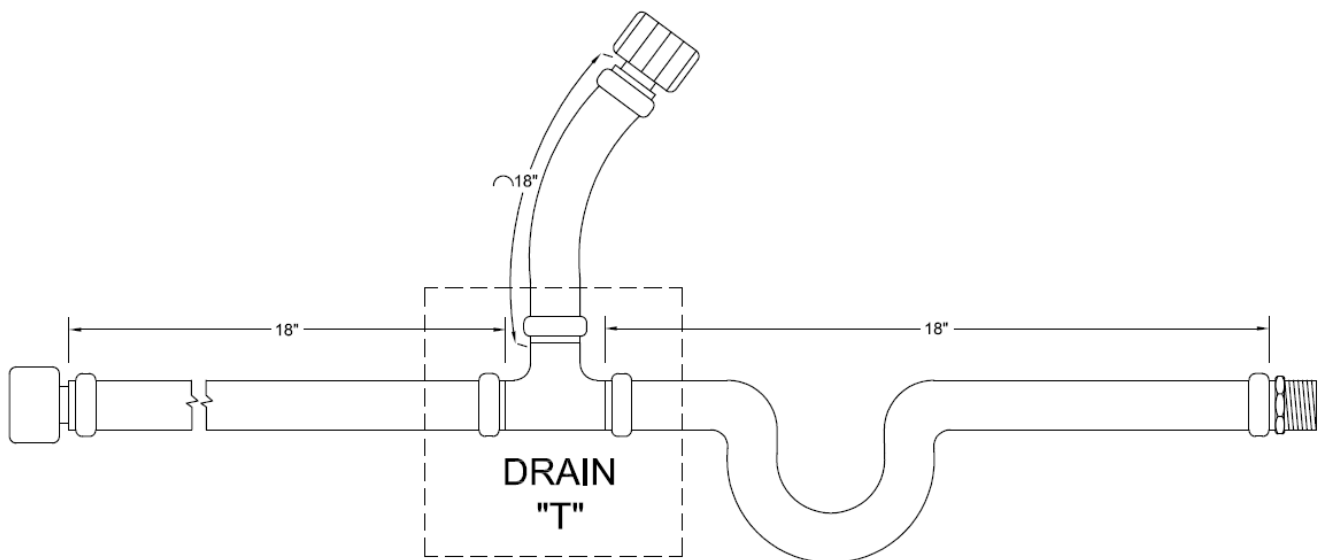

Condensate Hose

Tube: 3/4" ID x 1/8" wall clear PVC
Fittings: White Nylon 3/4" NPT
Clamps: Stainless Steel Worm Gear

Tube: 3/4" ID x 1/8" wall clear PVC
Fittings: White Nylon 3/4" NPT
Clamps: Stainless Steel Worm Gear

Tube: 3/4" ID x 1/8" wall clear PVC
Fittings: White Nylon 3/4" NPT
Clamps: Stainless Steel Worm Gear
Pan: 3/4" PVC Socket
Drain "T": 3/4" Hose
Outlet: 3/4" MNPT