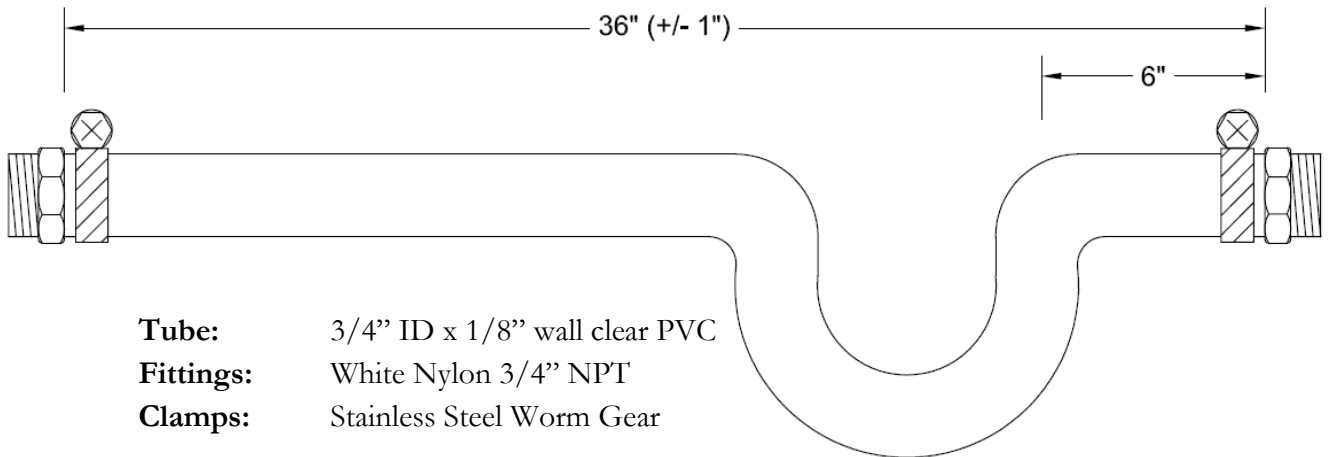

Condensate Hose

Tube: 3/4" ID x 1/8" wall clear PVC
Fittings: White Nylon 3/4" NPT
Clamps: Stainless Steel Worm Gear

Tube: 3/4" ID x 1/8" wall clear PVC
Fittings: White Nylon 3/4" NPT
Clamps: Stainless Steel Worm Gear

Tube: 3/4" ID x 1/8" wall clear PVC
Fittings: White Nylon 3/4" NPT
Clamps: Stainless Steel Worm Gear
Pan: 3/4" PVC Socket
Drain "T": 3/4" Hose
Outlet: 3/4" MNPT